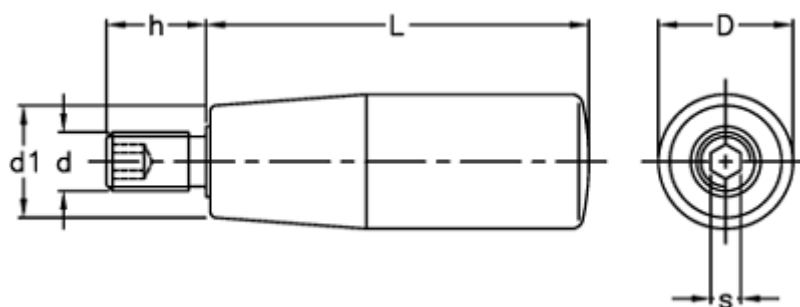

Data Sheet

Article number: 2304023202
Description: E+G Revolving handle
I.301/50+x-M8

Measures

D = 21
d1 = 17
d 6g = M8
h = 13
L = 50
s = 4